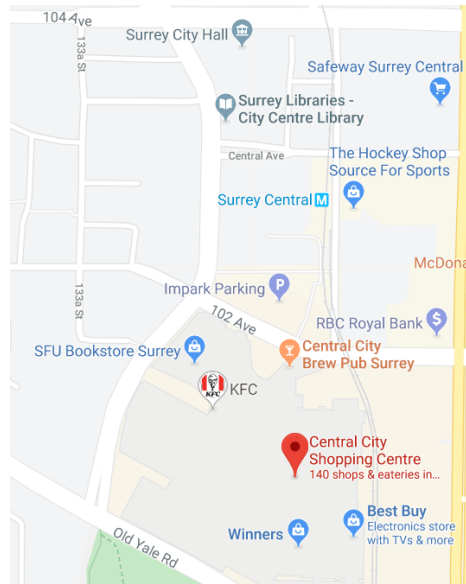

Directions to Fraser Health @ Central City Tower

Central City Tower address: 13450 102nd Ave, Surrey, BC

Effective December 1, 2019, Pay parking in the Central City parking tower will be closed due to construction.

All other Central City site parking is reserved for Central City staff or patrons of the mall (3 hour maximum).

Alternate pay parking locations are:

- **Surrey City Hall**
- **Safeway pay parking**
  (West side of their building)
- **North Surrey Recreation Centre**
- **10240 City Parkway**
- **10294 City Parkway**

Alternatively, please consider parking at a Skytrain station and taking the Skytrain to Central City

SkyTrain - We are located adjacent to the Surrey Central Skytrain Station on the Expo line. Upon exiting the station, proceed south towards the Central City Tower/Mall. The entrance is located to the left of Blenz Coffee (or to the right of Central City Brewing restaurant).

TRAVELLING EASTBOUND on Trans Canada Hwy #1 from Vancouver

- Eastbound over Port Mann Bridge
- Take first exit to Surrey - 152 Street (Southbound)
- Turn Right onto 104 Avenue
- Turn left onto University Drive (you will pass Surrey City Hall on your left)
- Take first left after 102 Ave into the parkade and proceed to Level 5

TRAVELLING WESTBOUND on Trans Canada Highway #1 from Valley/Chilliwack/Abbotsford:

- Take Exit 50 (104 Ave/160 St) towards Surrey City Centre (last exit before tolled bridge)
- Keep right to continue toward 104 Ave. Keep left at the fork; follow signs for Surrey City Centre/104 Avenue W/160 Street. Keep right at the fork; follow signs for 104 Ave W. Continue onto 104 Ave
- Turn left onto University Drive (you will pass Surrey City Hall on your left)
- Take first left after 102 Ave into the parkade and proceed to Level 5

TRAVELLING NORTHBOUND from South Surrey/White Rock:

- Take King George Blvd heading North
- Turn left onto 102 Avenue (you will pass Central City Tower on your left)
- Turn left onto University Drive
- Take first left into the parkade and proceed to Level 5

TRAVELLING SOUTHBOUND from New Westminster/Burnaby:

- Eastbound over Patullo Bridge
- Stay left for King George Blvd heading South
- Turn right onto 102 Ave (you will pass Central City Tower on your left)
- Turn left onto University Drive
- Take first left into the parkade and proceed to Level 5